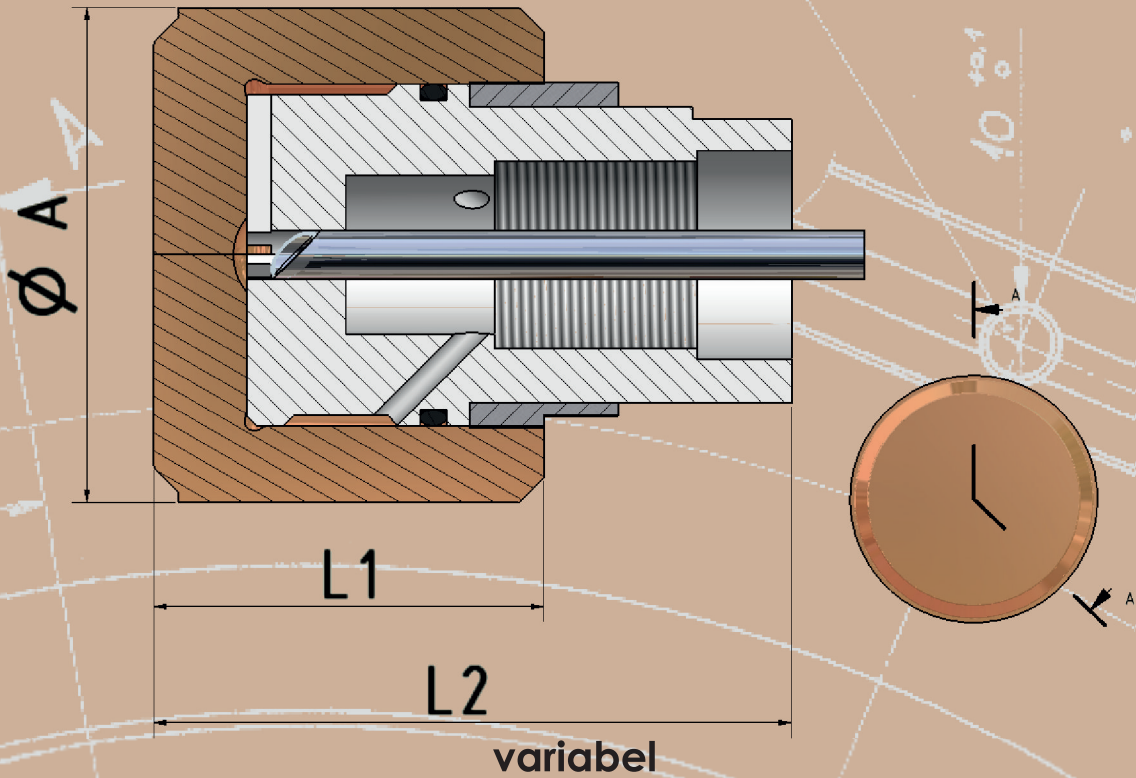

# HOVADUR® Piston - Adapter System

- ▶ Optimized service life
- ▶ Optimal cooling
- ▶ Highest quality due to HOVADUR® vacuum cast

a product of  
**SCHMELZMETALL**

A-A (1:1)

## Piston- Adapter Types

Typ	Diameter A in mm	Length L1 in mm
KAS 10	50 - 80	75
KAS 15	70-100	75
KAS 20	80 - 110	90
KAS 25	100 - 130	120
KAS 30	110 - 140	120
KAS 40	140 - 170	129
KAS 50	160 - 210	134

Connecting adapter to a piston rod according to customer's demand